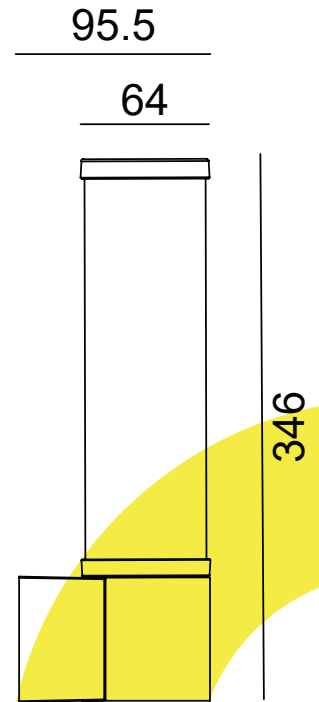

WALL LAMP OUTDOOR LIGHT

TECHNICAL SHEET

KL-W541L

KEYLIGHT

SPAIN

PRODUCTOS DE ILUMINACION

FEATURES

- 220-240V
- CE ROHS Certified
- Aluminum die-casting body
- Glass Diffuser
- 3-years warranty

SPECIFICATIONS

Product Code	KL-W541L
Power	E27 Max 8W
Input	220-240V
Finishing Colors	White/Silver Grey/Dark Grey/Black
IP Rating	IP65 Class 1
Size	95.5mm*346*64mm
Warranty	3 years

IP65

Class I

CRI
80

K°
3000